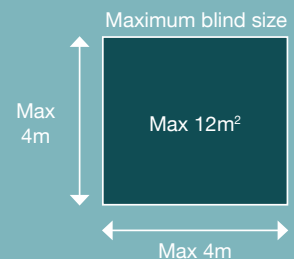

The Astralux 8000 external venetian blind systems are available in a range of different slat widths, colours and finishes:

- 50mm flexible aluminium
- 60mm rollformed aluminium
- 80mm rollformed aluminium
- 88mm “Z” shaped rollformed aluminium

CONTROL OPTIONS

- Motorised 240v systems with sun and wind sensor controls
- Can be linked to virtually any control systems
- Gearbox operation with fixed or removable (to prevent unauthorised use) handle

OPTIONS

- Powder coating of hardware to specific RAL/BS colours
- Automatic tilt device which sets slats to an optimum angle of 40°
- Side guiding via stainless steel cables or extruded aluminium side channels

SPECIFICATION GUIDE

External venetian blinds to be Astralux 8000 system with zinc-plated headrail, tilting mechanism using stainless steel spring, UV resistant polyester lift tape, stainless steel cable / extruded aluminium side guides* and extruded aluminium bottom rail. Slats to be 50mm flexible aluminium / 60mm rollformed aluminium / 80mm rollformed aluminium / 88mm ‘Z’ shaped rollformed aluminium* Colour to be. . . . .+ Supplied and installed by an approved Astralux distributor.

*Delete as applicable +Insert as applicable

DIMENSIONS

The flexibility of the Astralux 8000 external venetian blind system can be used with any glazing from standard windows through to large glazed areas and curtain walling.

OTHER ASTRALUX SYSTEMS

Astralux 1000
Vertical Blind Systems

Astralux 2000
Venetian Blind Systems
Astralux 3000
Roller Blind Systems
Astralux 4000
Room Darkening Systems

Astralux 5000
Tensioned Roller & Atria Systems
Astralux 6000
Internal & External Louvre Blind Systems
Astralux 7000
Awning Systems

**Astralux products
are available from:**

Dearnleys

Dearnleys Limited
120-128 Wrenthorpe Road • Wrenthorpe
Wakefield • West Yorkshire WF2 0JN • England
T: 01924 371 791 F: 01924 386 001
E: info@dearnleys.com