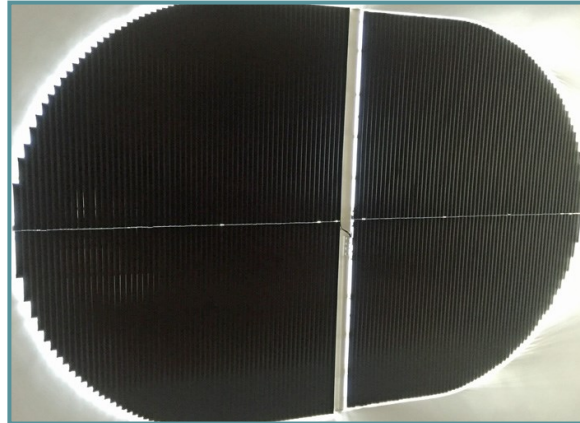

# Peterborough Arena Cambridgeshire

Rooflight blinds fully open

Rooflight blinds fully closed

Project	Solution	
<p>Peterborough Arena is a leading exhibition and events space located at the East of England Showground in Cambridgeshire.</p> <p>This multi-use facility enjoys natural lighting from a very large elliptical rooflight but the levels of light needed to be controlled.</p> <p>In addition room darkening blinds were required to a number of windows in the building along with electric curtain tracks and curtains.</p> <p>Dearnleys supplied and installed all products.</p>	<p>Dearnleys used the Astralux <a href="#">6000</a> motorised louvre blind system for the main rooflight. These blinds can be shaped to fit the glazing and can span very large areas. As the slats can be tilted it is possible to finely control the amount of light ingress.</p> <p>Astralux <a href="#">4000</a> room darkening blinds were fitted to the vertical glazing.</p> <p>Electric curtain tracks with FR blackout curtains were also installed and operated by radio control.</p>	
Benefits	Details	
<ul style="list-style-type: none"> <li>• Effective light and glare control</li> <li>• Simple and quick to operate</li> <li>• Full room darkening capabilities with roller blinds</li> <li>• Motorised control from over 200m with radio handset</li> <li>• Robust and durable solutions</li> </ul>	<p>Products:</p>	<p>Astralux <a href="#">6000</a> roof louvre systems with motorisation and remote control operation.</p> <p>Astralux <a href="#">4000</a> room darkening blind systems with manual operation and FR fabric.</p> <p>Astralux electric <a href="#">curtain tracks</a> with radio control and fitted with FR blackout curtains.</p>